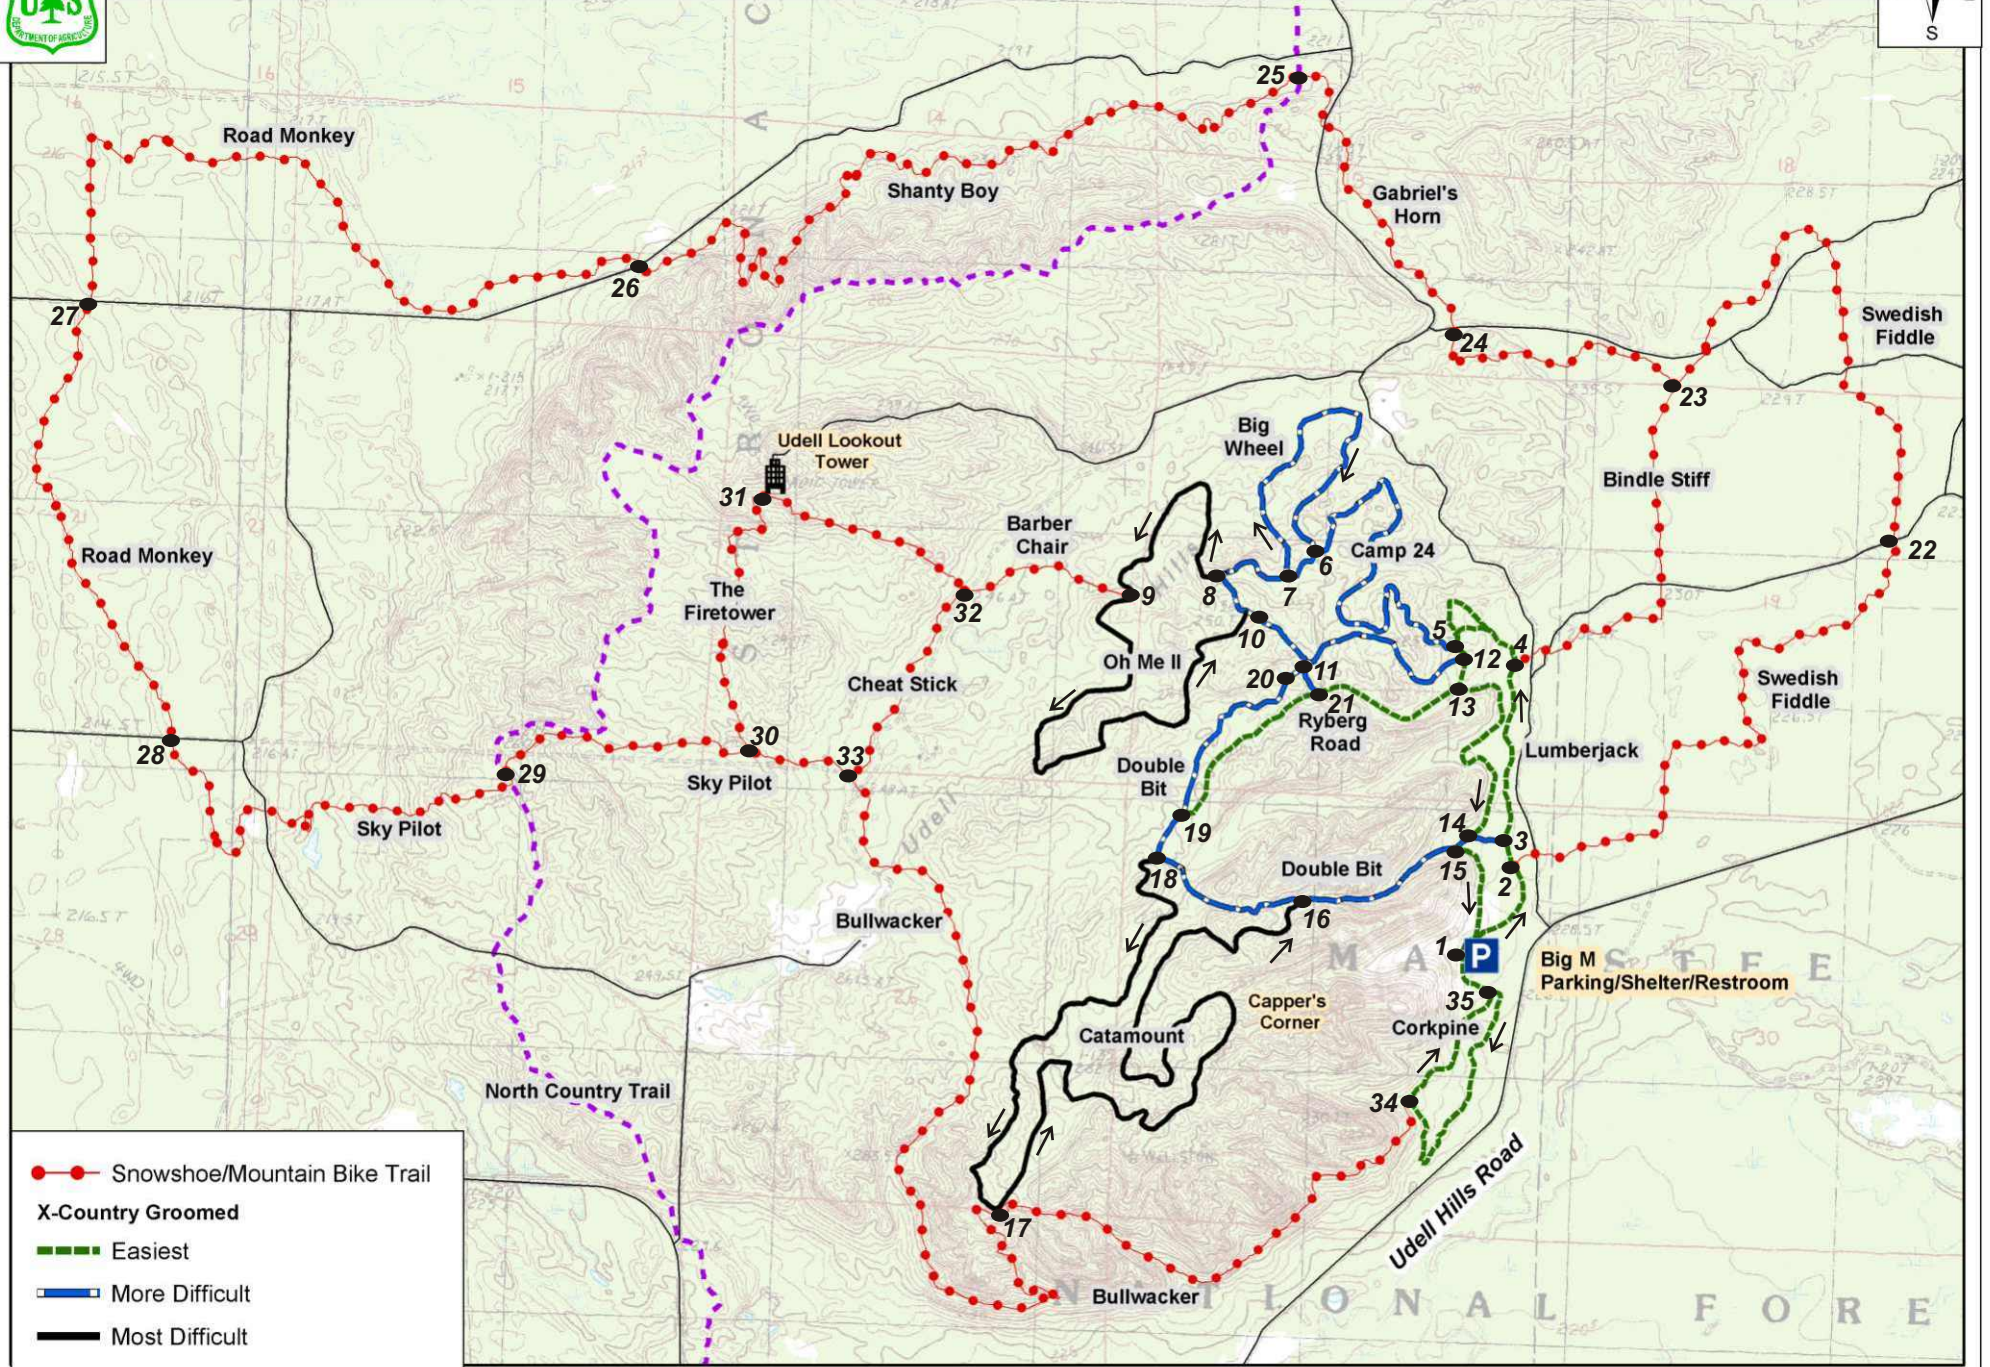

"Big M" Cross Country Ski and Mountain Bike Trail

- Snowshoe/Mountain Bike Trail
- - - X-Country Groomed
- Easiest
- More Difficult
- Most Difficult

During the winter the trail system is maintained by the Manistee Cross Country Ski Council, a non-profit volunteer organization in cooperation with the Forest Service.