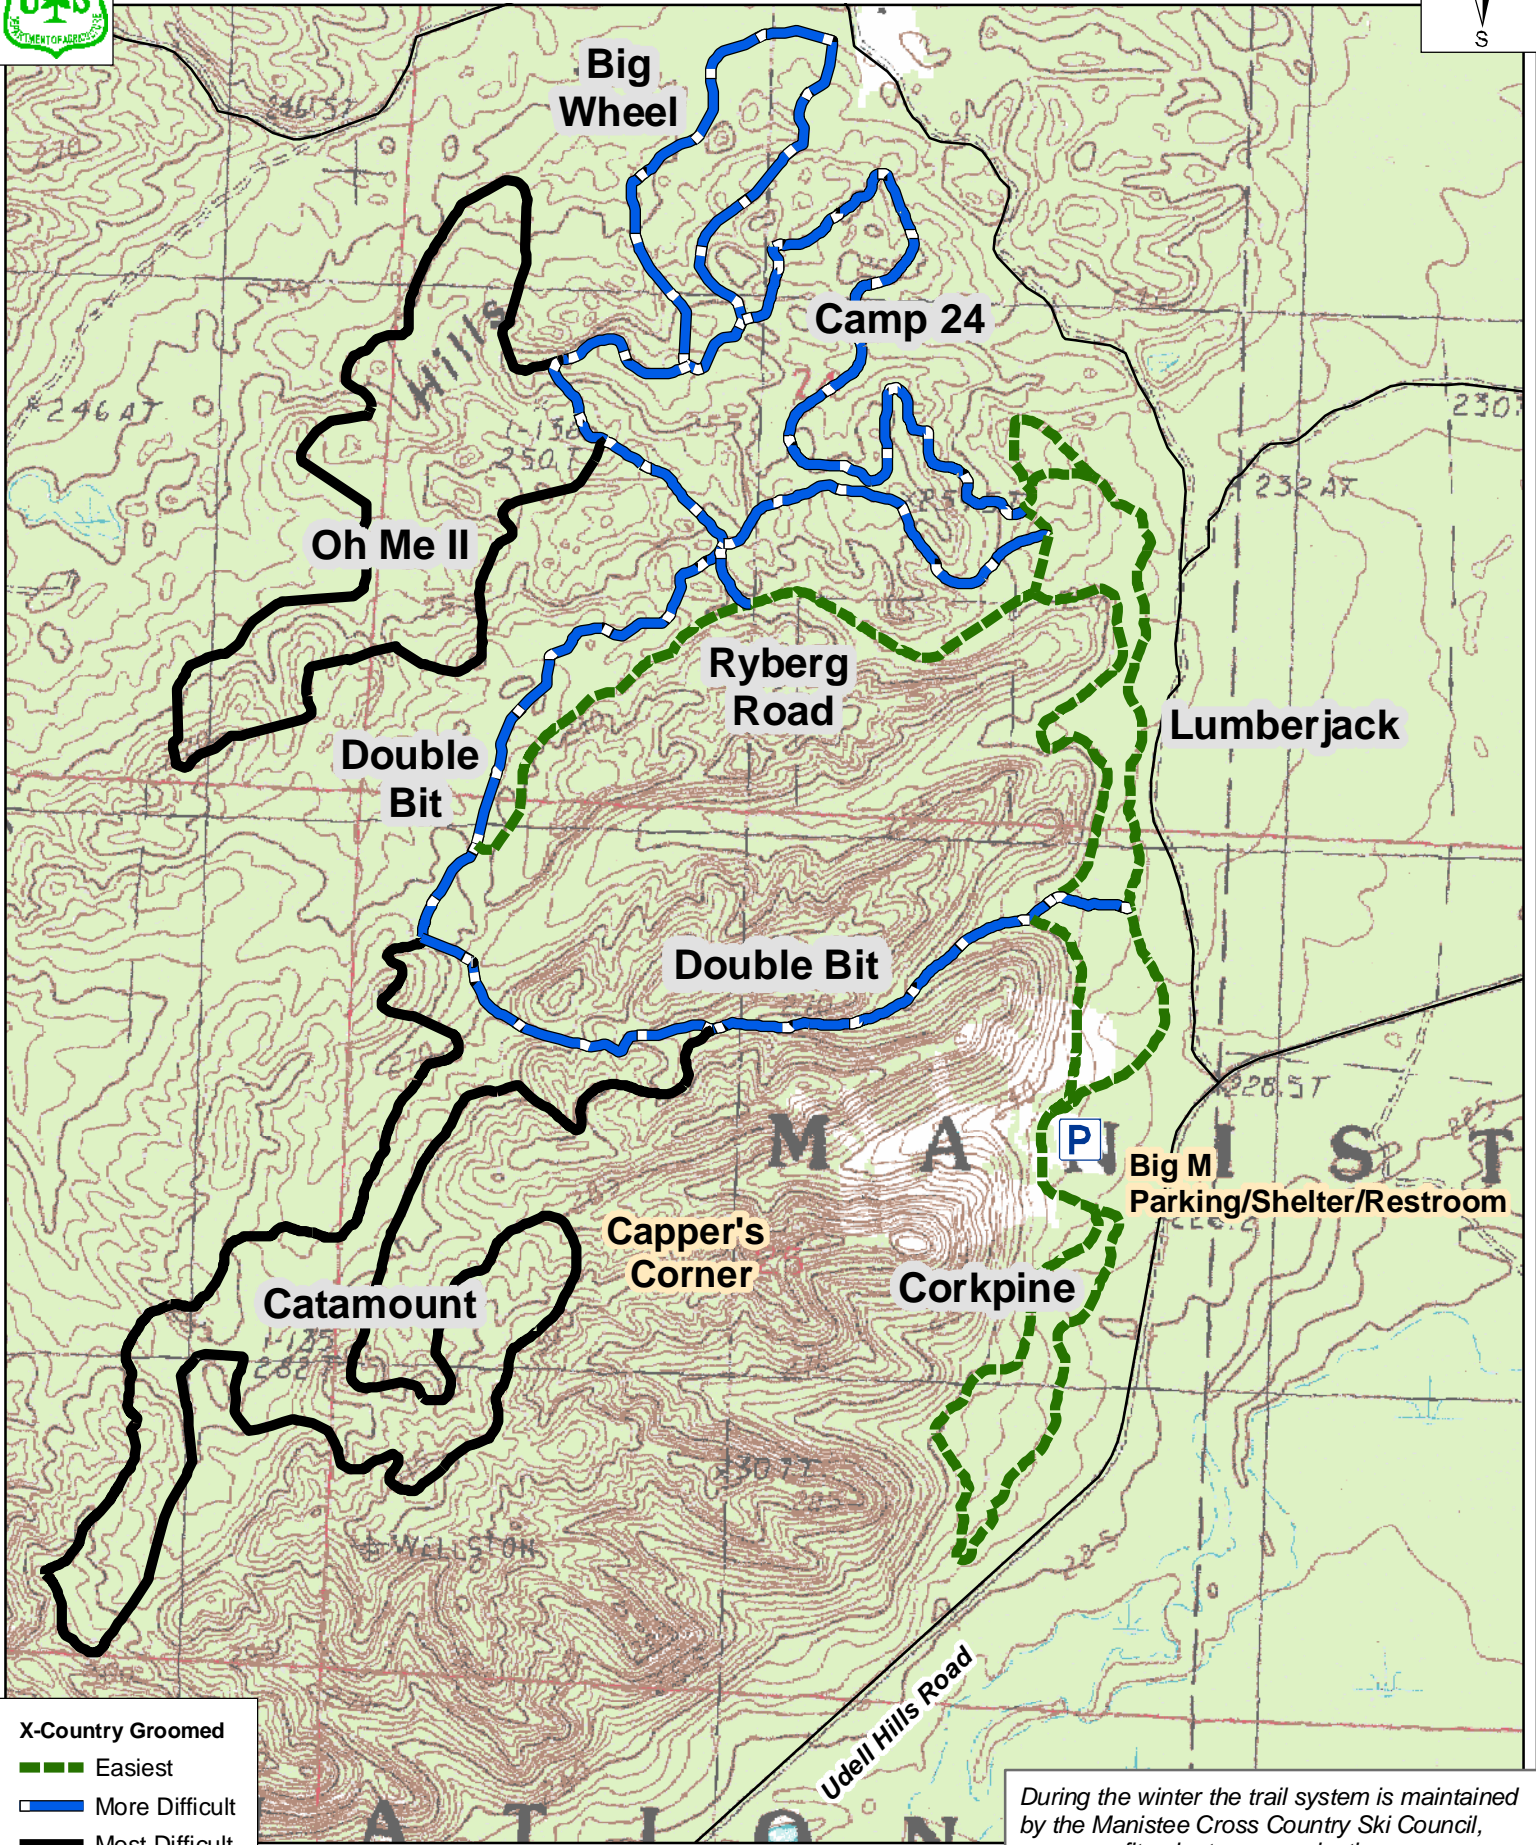

"Big M" Cross Country Ski Trail

- X-Country Groomed**
- Easiest
 - More Difficult
 - Most Difficult

During the winter the trail system is maintained by the Manistee Cross Country Ski Council, a non-profit volunteer organization in cooperation with the Forest Service.

0.5 0.25 0 0.5 Miles