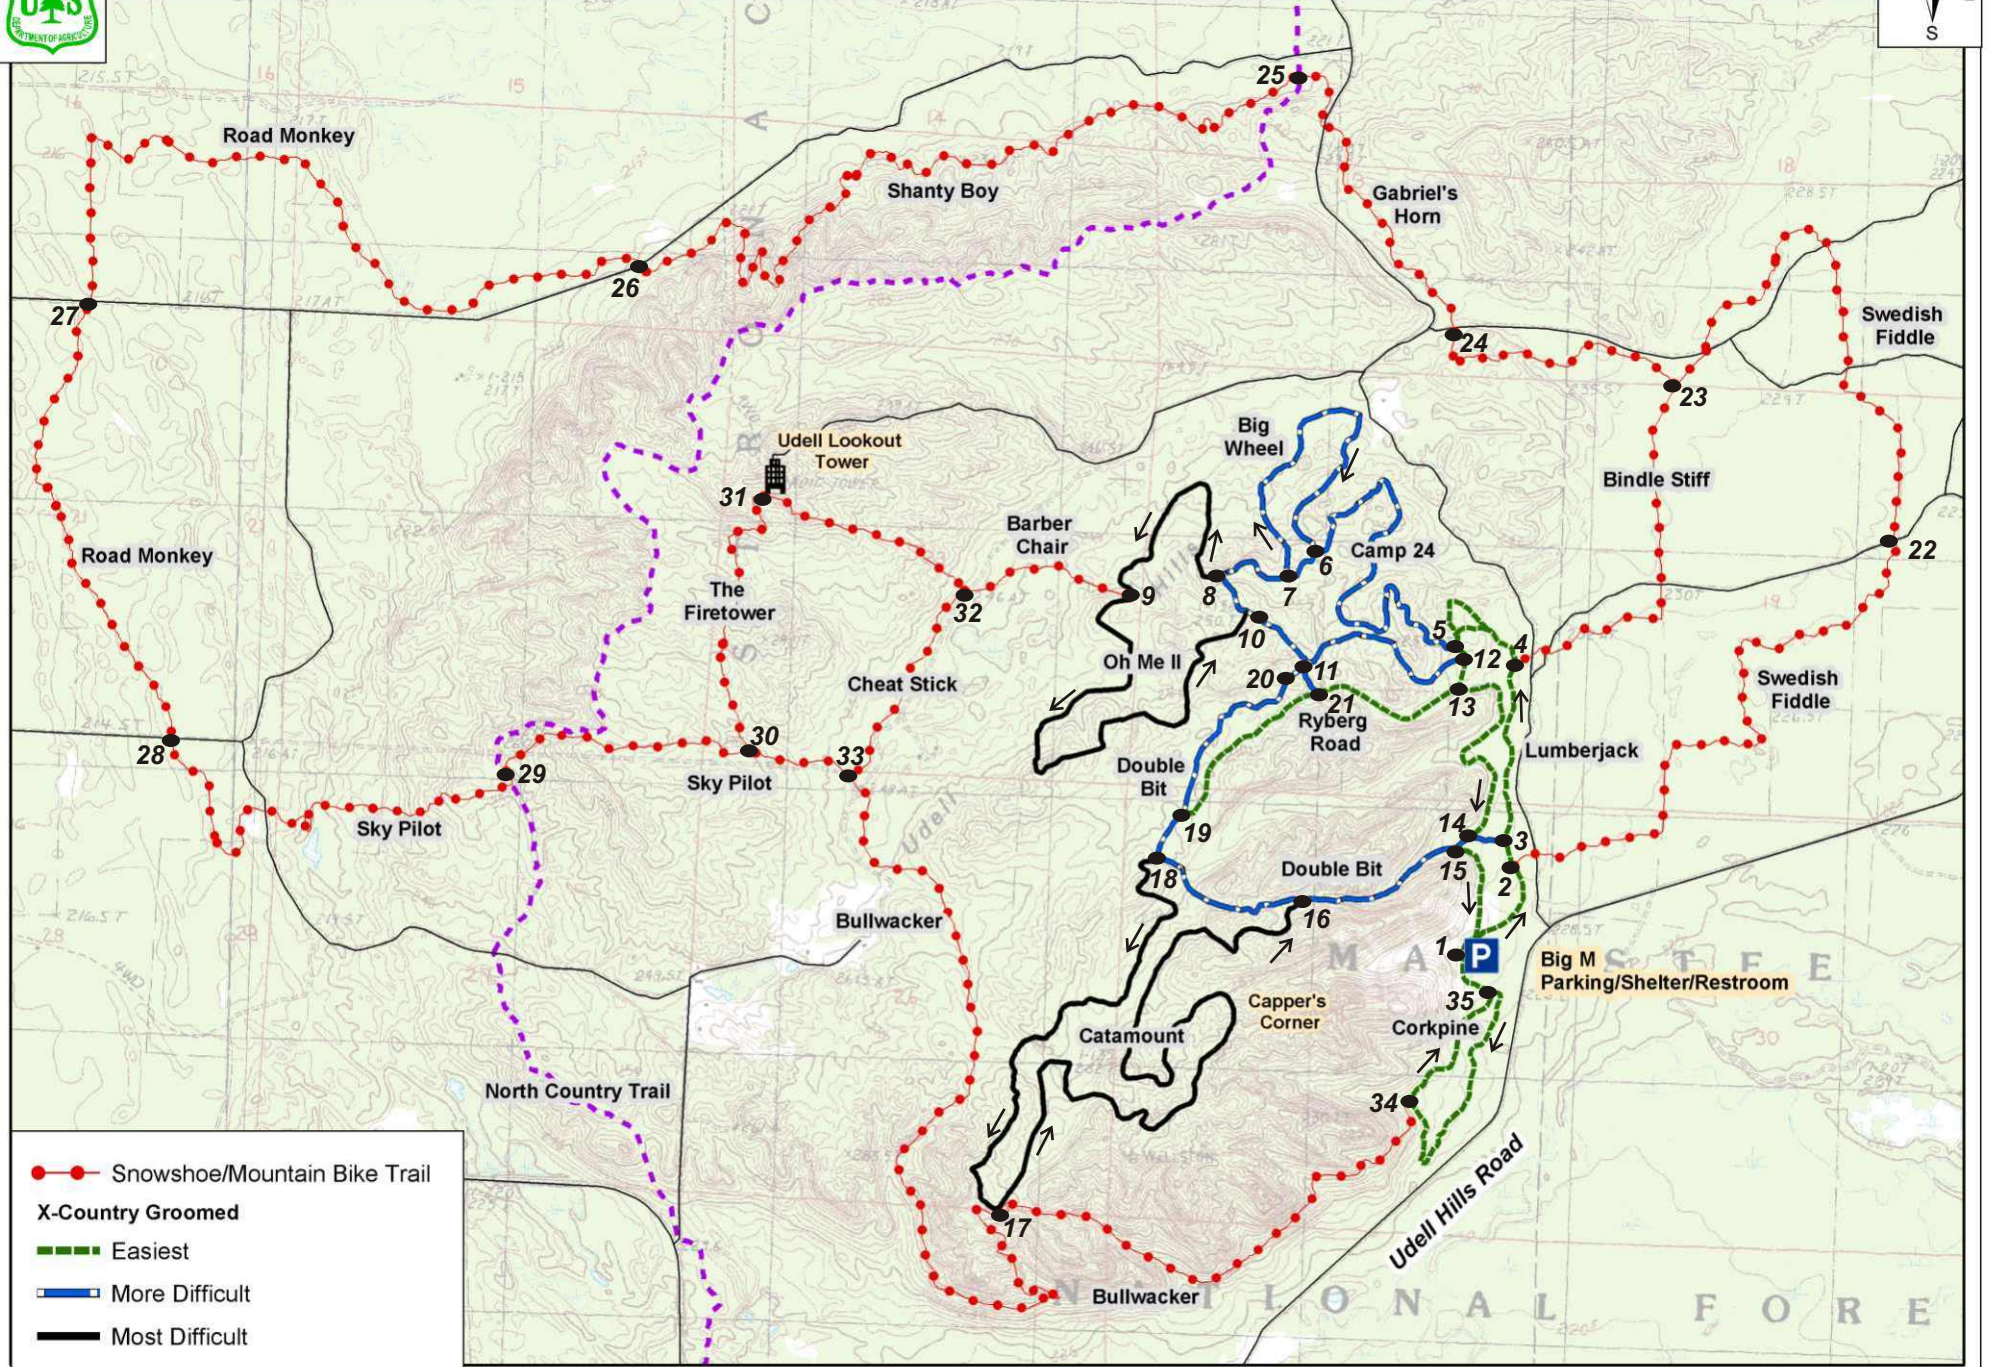

"Big M" Cross Country Ski and Mountain Bike Trail

- Snowshoe/Mountain Bike Trail
- - - X-Country Groomed
- - - Easiest
- - - More Difficult
- Most Difficult

During the winter the trail system is maintained by the Manistee Cross Country Ski Council, a non-profit volunteer organization in cooperation with the Forest Service.